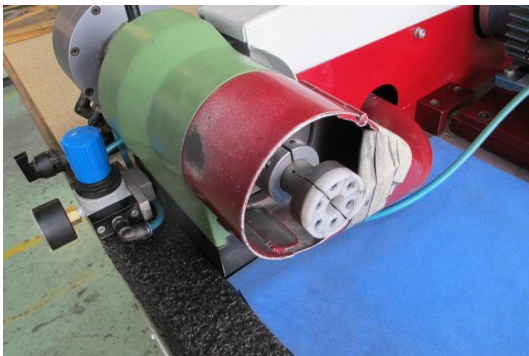

GENEX Satineuse

Kind : Various machines
Manufacturer : GENEX
Model : Satineuse
Stock : P1557

TECHNICAL DETAILS

Same as on photos

EQUIPMENT

With workbench