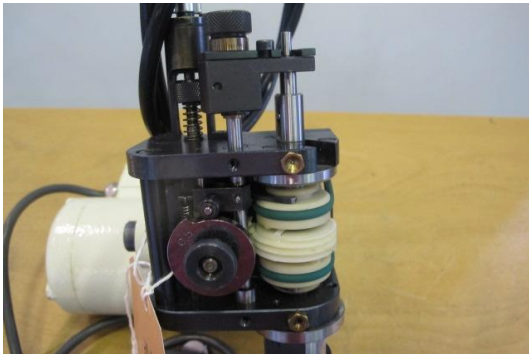

IMBERDORF

Kind : Tapping machine
Manufacturer : IMBERDORF
Stock : P1646

TECHNICAL DETAILS

- Same as on photos