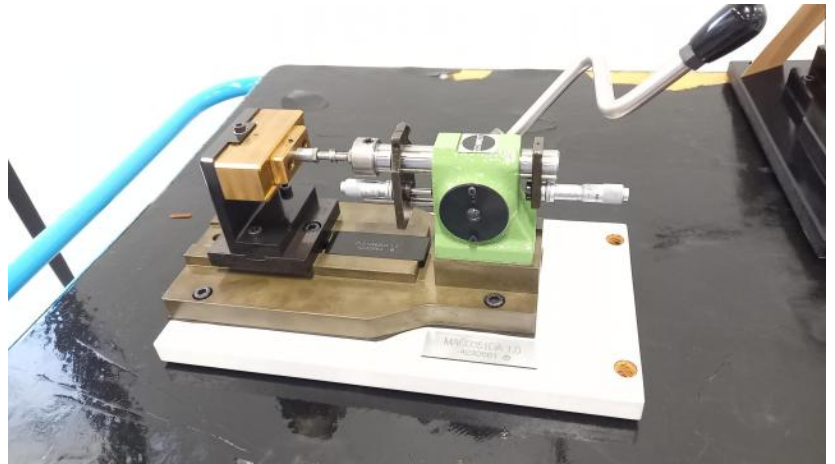

SCHMIDT PLS12669DA 1.0

Kind : Mechanical press
Manufacturer : SCHMIDT
Model : PLS12669DA 1.0
Stock : T13814

TECHNICAL DETAILS

- See photos