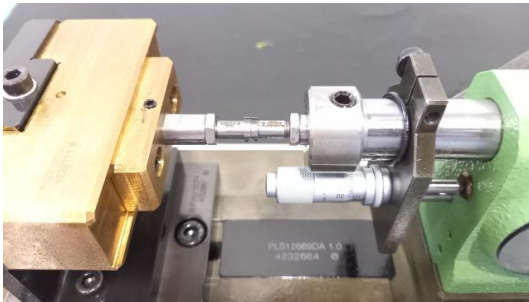

SCHMIDT PLS12669DA 1.0

Kind : Mechanical press
Manufacturer : SCHMIDT
Model : PLS12669DA 1.0
Stock : T13814

TECHNICAL DETAILS

- See photos