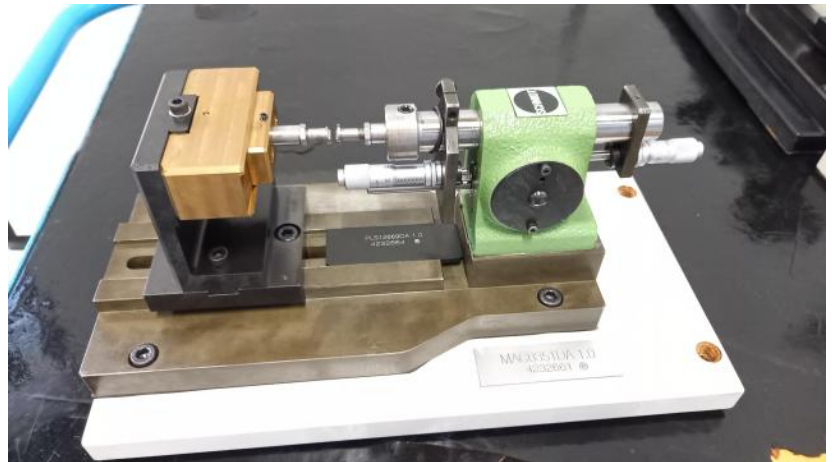

SCHMIDT PLS12669DA 1.0

Kind : Mechanical press
Manufacturer : SCHMIDT
Model : PLS12669DA 1.0
Stock : P2190

TECHNICAL DETAILS

- See photos