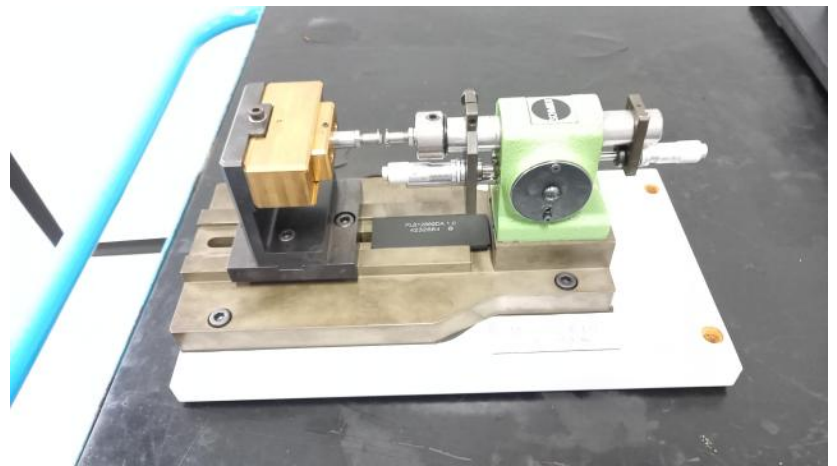

SCHMIDT PLS12669DA 1.0

Kind : Mechanical press
Manufacturer : SCHMIDT
Model : PLS12669DA 1.0
Stock : P2189

TECHNICAL DETAILS

- See photos