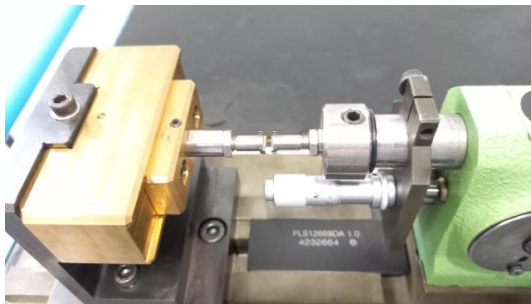

SCHMIDT PLS12669DA 1.0

Kind : Mechanical press
Manufacturer : SCHMIDT
Model : PLS12669DA 1.0
Stock : P2189

TECHNICAL DETAILS

- See photos